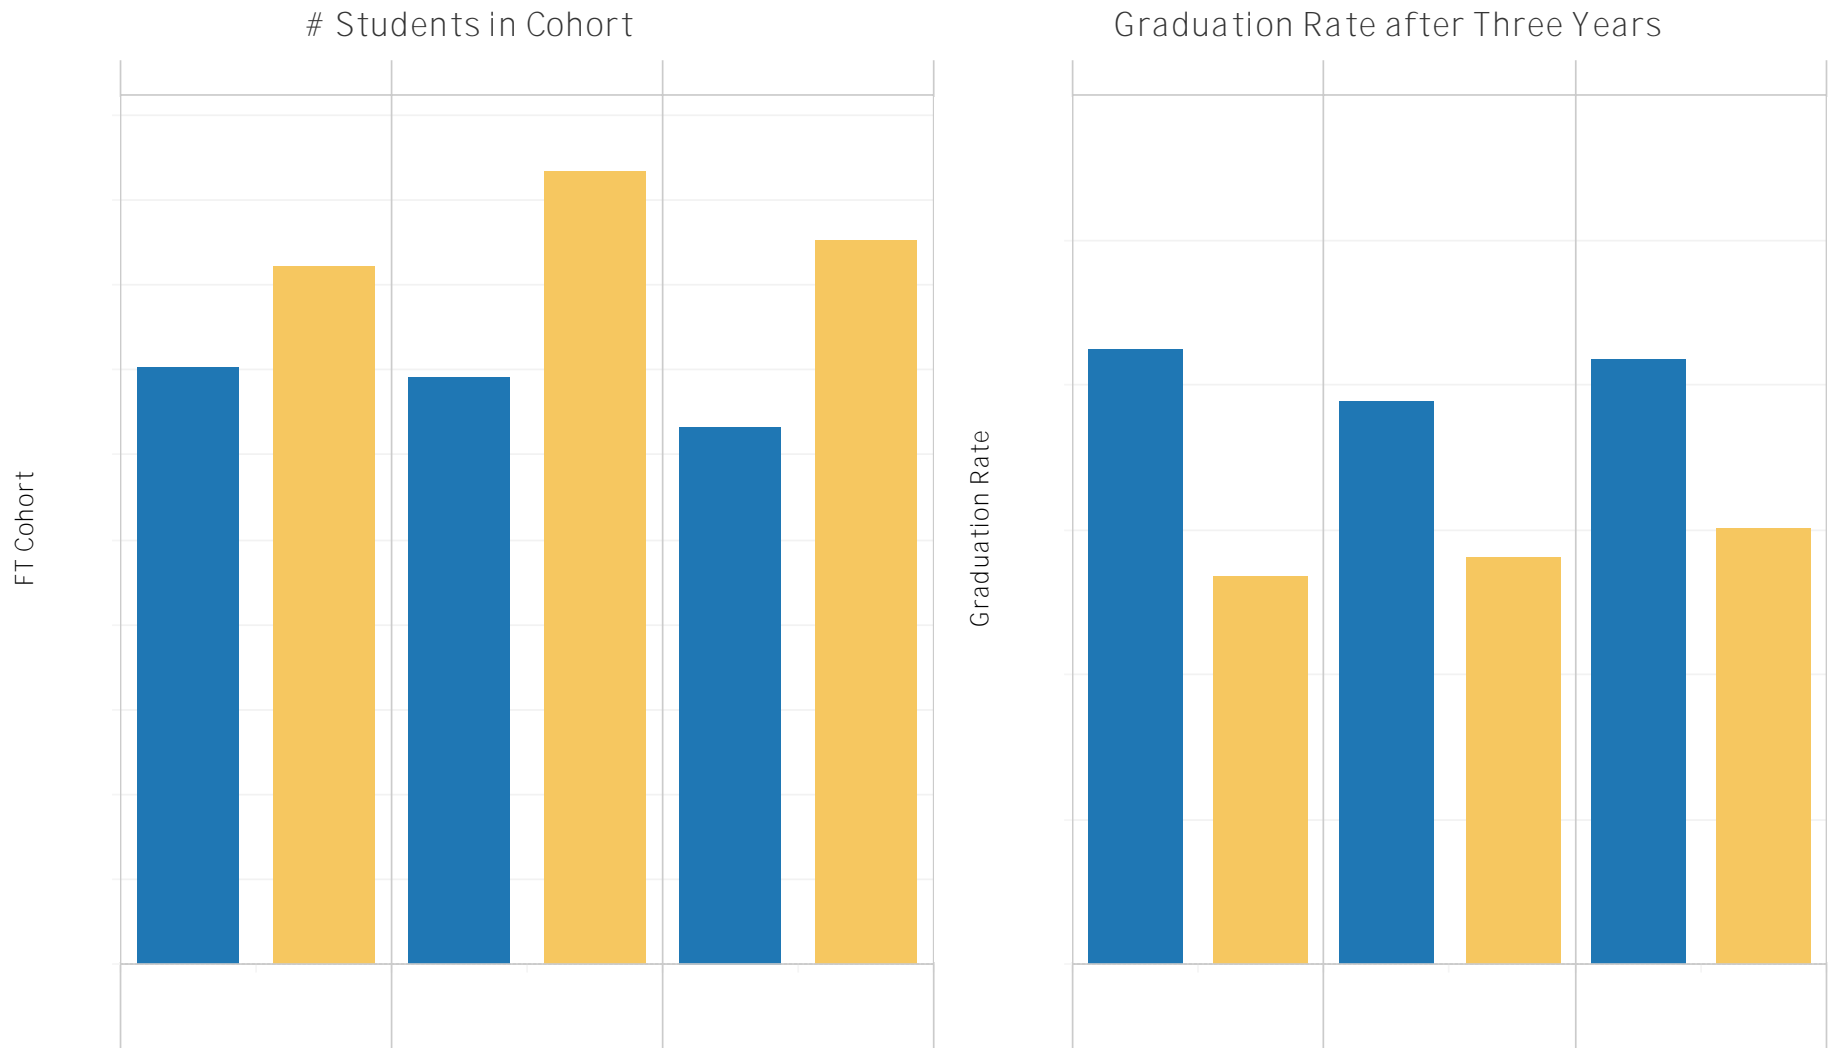

VIRGINIA WESTERN

Cohort Graduation Rates after Three Years by Pell Status

" Cohort" includes only first-time, full-time students entering during the fall term who are seeking an associate degree or a certificate of 12 months or longer.